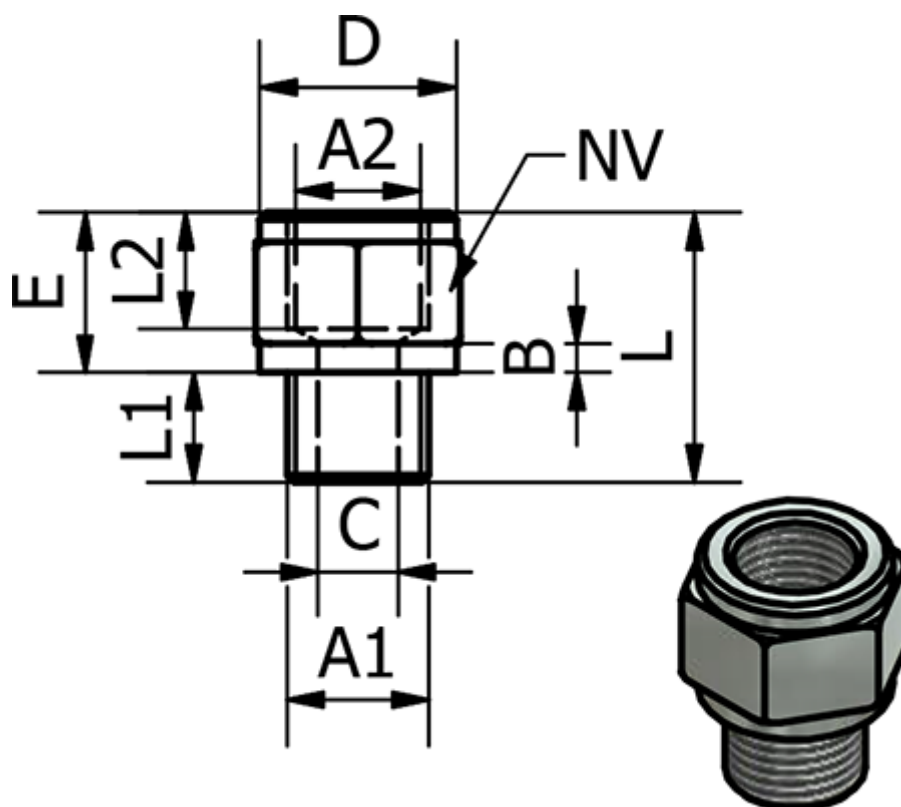

Data Sheet

Article number: 5891120TR14

Description: Nipple sleeve 1120TR - 14
R1/4" - G1/4"

Measures

A1 = 1/4"	L2 = 10.5
A2 = 1/4"	NV = 17
B = 2	
C = 8.5	
D = 16.5	
E = 13.5	
L = 24	
L1 = 10.5	